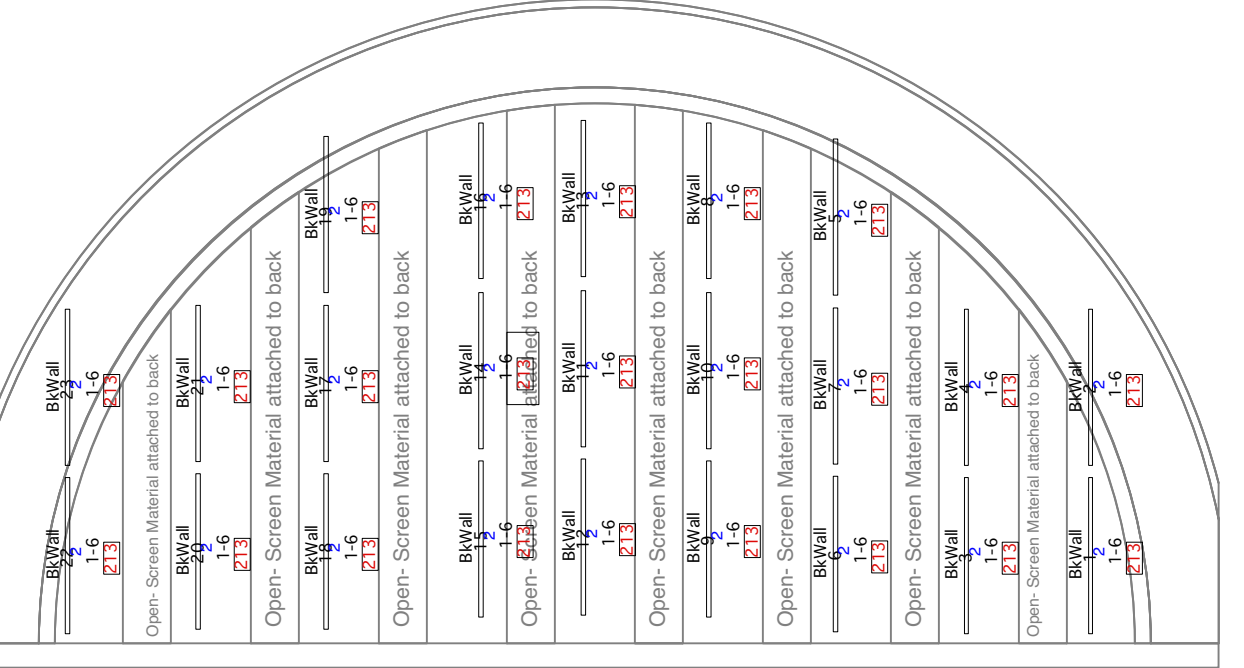

14 Total Patterns & Holders (SL)
All Ptns from Brian. 5 Holders from Stolaf

- Light**
- 6" Fres @ 750w 0
 - Altman 65Q 6" Fresnel @ 750w 18
 - ETC Source-4 19" @ 575w 0
 - ETC Source-4 26" @ 575w 2
 - ETC Source-4 36" @ 575w 10
 - Martin MAC 250 @ 250w 0
 - Martin Mac 500 @ 575w 8
 - Altman Micro Flood @ 75w 0
 - Altman MicroStrip 2 Circuits @ 350Wx2 0
 - Altman MicroStrip 3 Circuits @ 350Wx3 0
 - Lycian Midget 2k Follow Spot @ 2kw 2
 - Strand SL19 @ 575w 7
 - Strand SL26 @ 575W575 14
 - Strand SL36 @ 575w 28
 - Strand SL50 @ 575w 7
 - ETC Source 4 PARnel @ 575/750w 9
 - ETC Source-4 Zoom 15°-30° @ 575w 2
 - ETC Source-4 Zoom 25°-50° @ 575w 3
- Moving Light**
- MAC 250 Wash @ 250w 4

Color Summary

Color	Size	Count
L147	6.25"	7
L161	6.25"	1
L161	7.5"	10
NC	GymLight	3
NC	Xmas Lt	3
NC	Light Bulb	1
NC	XmasLt	2
NC	7.5"	2
NC	6.25"	6
R119	6.25"	13
R13	6.25"	2
R13	7.5"	8
R161	6.25"	1
R22	6.25"	2
R22	7.5"	10
R318	6.25"	13
R360/R365	6.25"	3
R365	6.25"	4
R57	6.25"	13
R67	6.25"	2
R67	7.5"	2
RGB	BubString	1