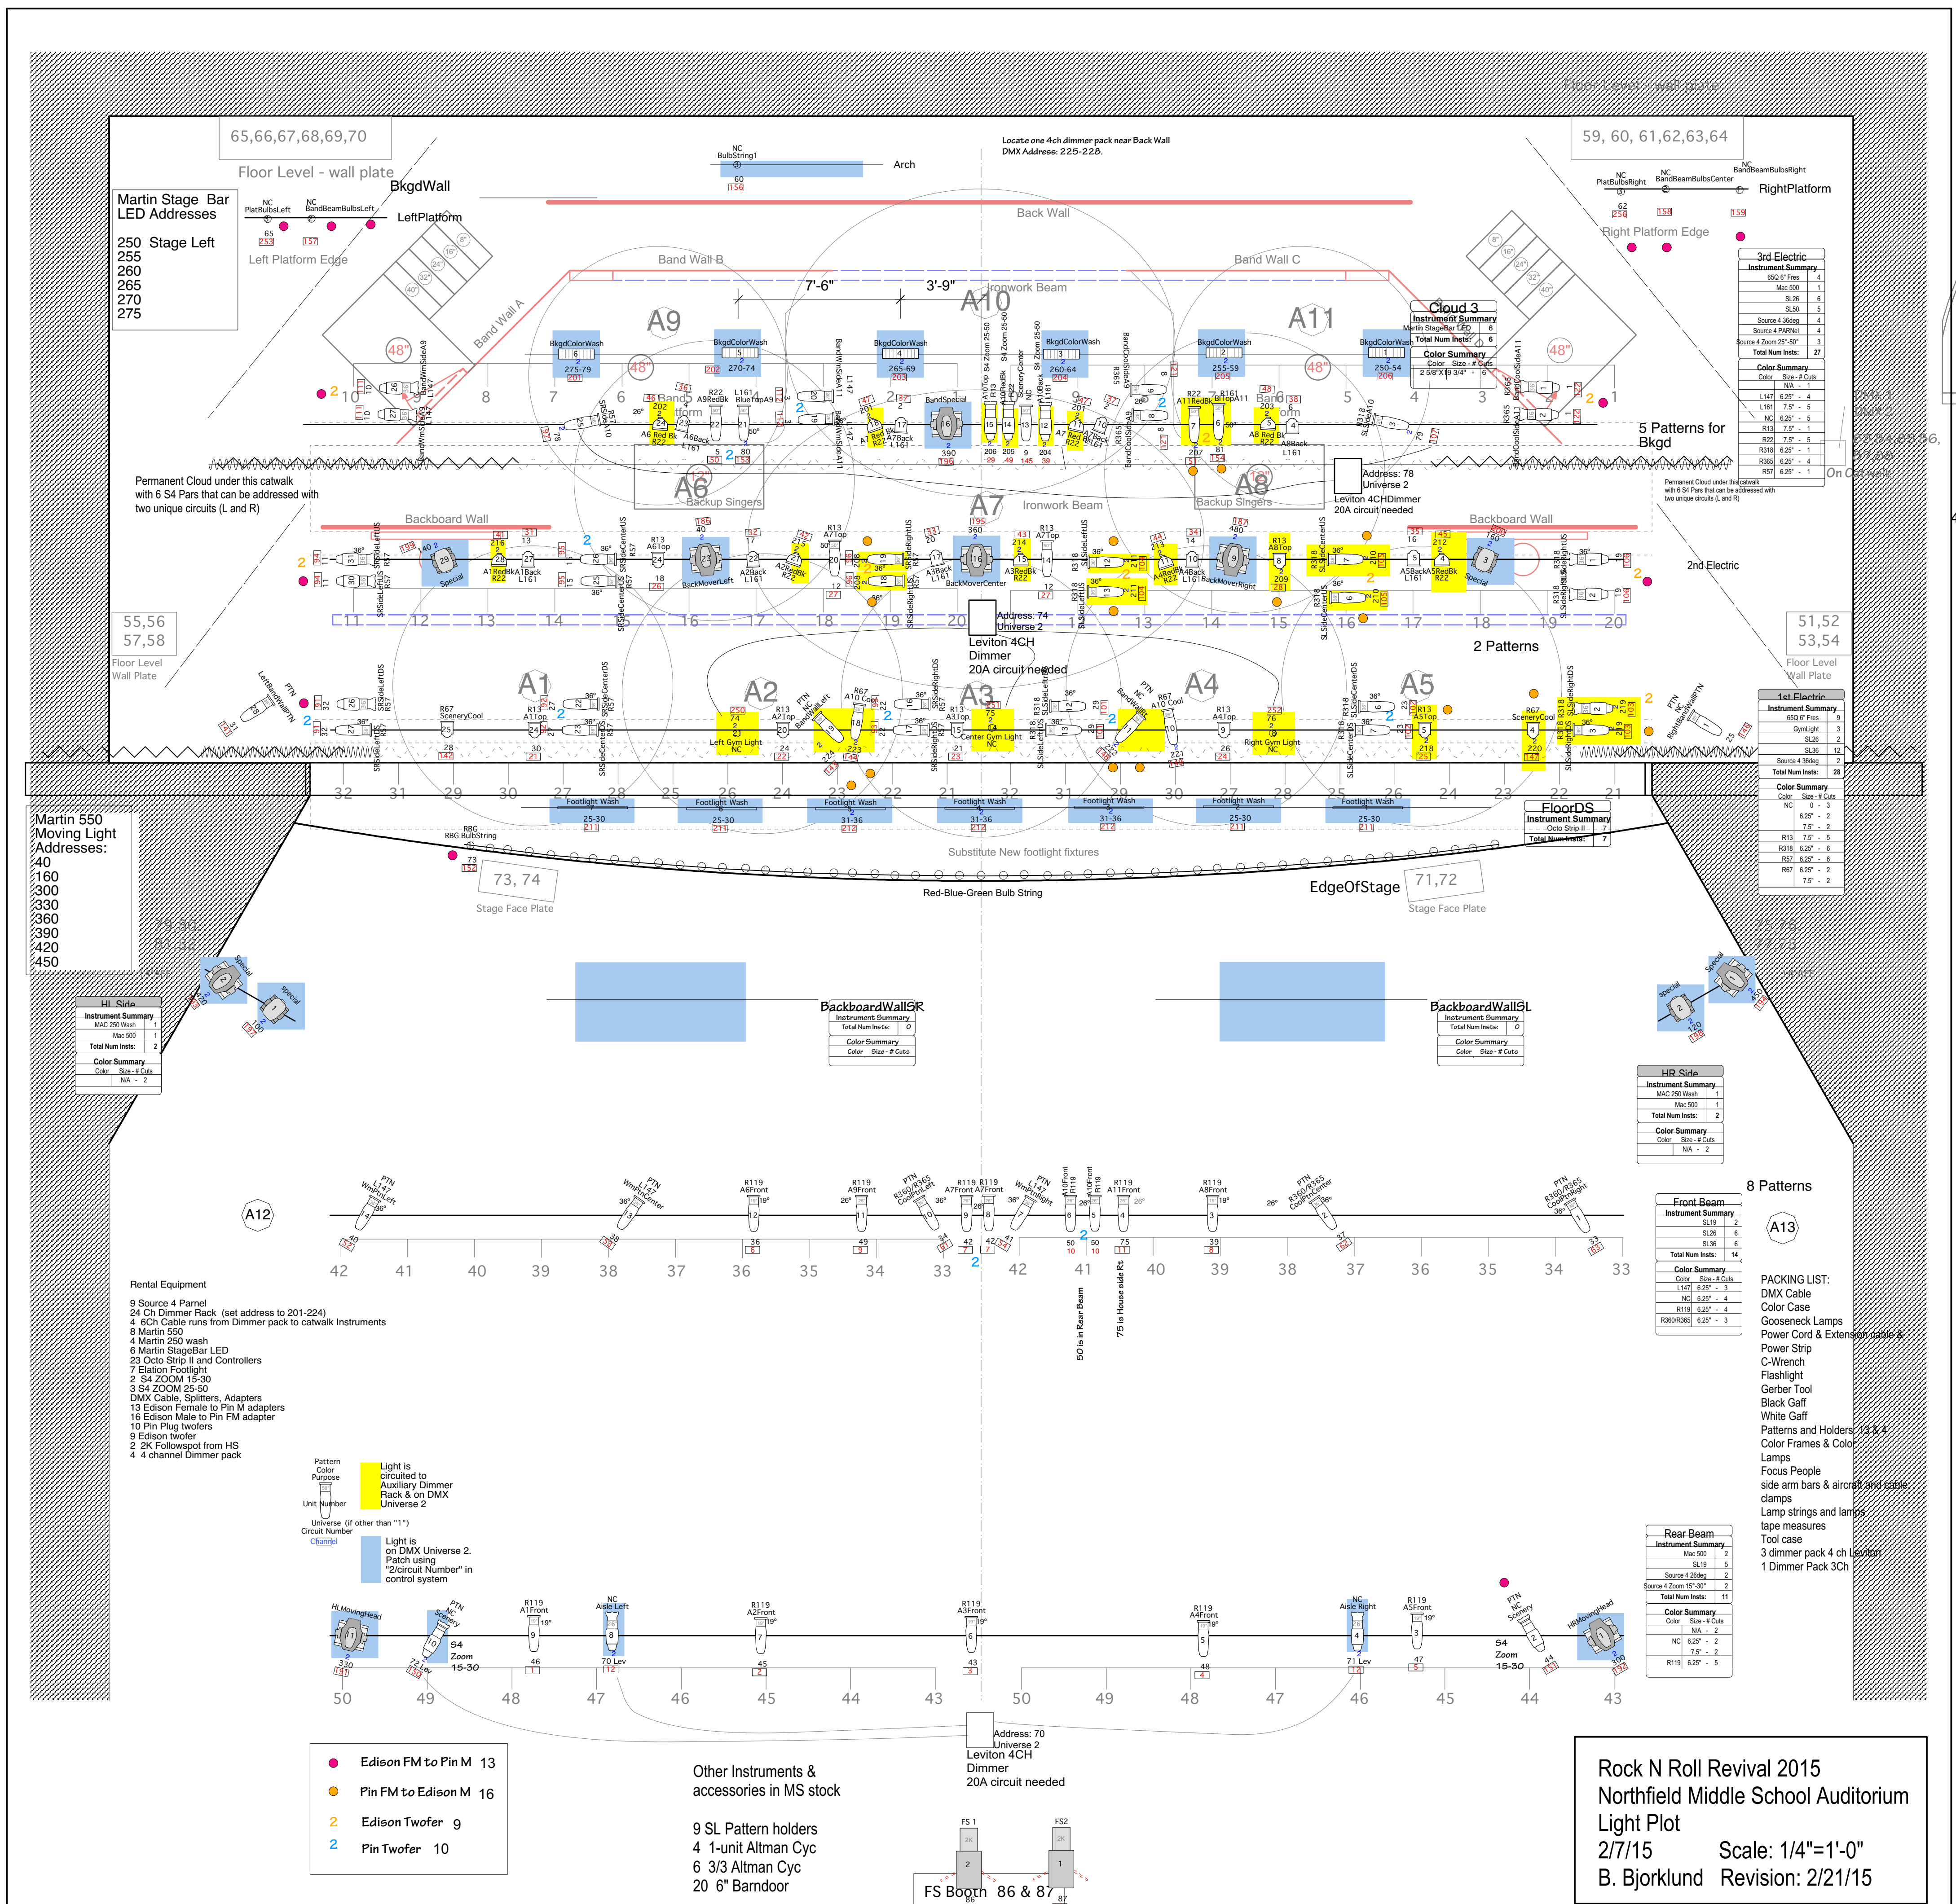

14 Total Patterns & Holders (SL)
All Ptns from Brian. 5 Holders from Stolaf

- Light**
- 6" Fres @ 750w 0
 - Altman 65Q 6" Fresnel @ 750w 18
 - ETC Source-4 19" @ 575w 0
 - ETC Source-4 26" @ 575w 2
 - ETC Source-4 36" @ 575w 10
 - Martin MAC 250 @ 250w 0
 - Martin Mac 500 @ 575w 8
 - Altman Micro Flood @ 75w 0
 - Altman MicroStrip 2 Circuits @ 350Wx2 0
 - Altman MicroStrip 3 Circuits @ 350Wx3 0
 - Lycian Midget 2k Follow Spot @ 2kw 2
 - Strand SL19 @ 575w 7
 - Strand SL26 @ 575W575 14
 - Strand SL36 @ 575w 28
 - Strand SL50 @ 575w 7
 - ETC Source 4 PARnel @ 575/750w 9
 - ETC Source-4 Zoom 15°-30° @ 575w 2
 - ETC Source-4 Zoom 25°-50° @ 575w 3
- Moving Light**
- MAC 250 Wash @ 250w 4

Color Summary

Color	Size	Count
L147	6.25"	7
L161	6.25"	1
L161	7.5"	10
NC	GymLight	3
NC	Xmas Lt	3
NC	Light Bulb	1
NC	XmasLt	2
NC	7.5"	2
NC	6.25"	6
R119	6.25"	13
R13	6.25"	2
R13	7.5"	8
R161	6.25"	1
R22	6.25"	2
R22	7.5"	10
R318	6.25"	13
R360/R365	6.25"	3
R365	6.25"	4
R57	6.25"	13
R67	6.25"	2
R67	7.5"	2
RGB	BubString	1

Back Wall Instrument Summary

Color	Size	Count
L147	6.25"	4
L161	7.5"	5
R119	6.25"	1
R13	6.25"	1
R13	7.5"	1
R161	6.25"	1
R22	6.25"	1
R22	7.5"	1
R318	6.25"	1
R360/R365	6.25"	1
R365	6.25"	1
R57	6.25"	1
R67	6.25"	1
R67	7.5"	1
RGB	BubString	1

PACKING LIST:

- DMX Cable
- Color Case
- Gooseneck Lamps
- Power Cord & Extension cable
- Power Strip
- C-Wrench
- Flashlight
- Gerber Tool
- Black Gaff
- White Gaff
- Patterns and Holders 23 & 4
- Color Frames & Cols
- Lamps
- Focus People
- side arm bars & alrora and cable clamps
- Lamp strings and lamps
- tape measures
- Tool case
- 3 dimmer pack 4 ch Lighton
- 1 Dimmer Pack 3ch